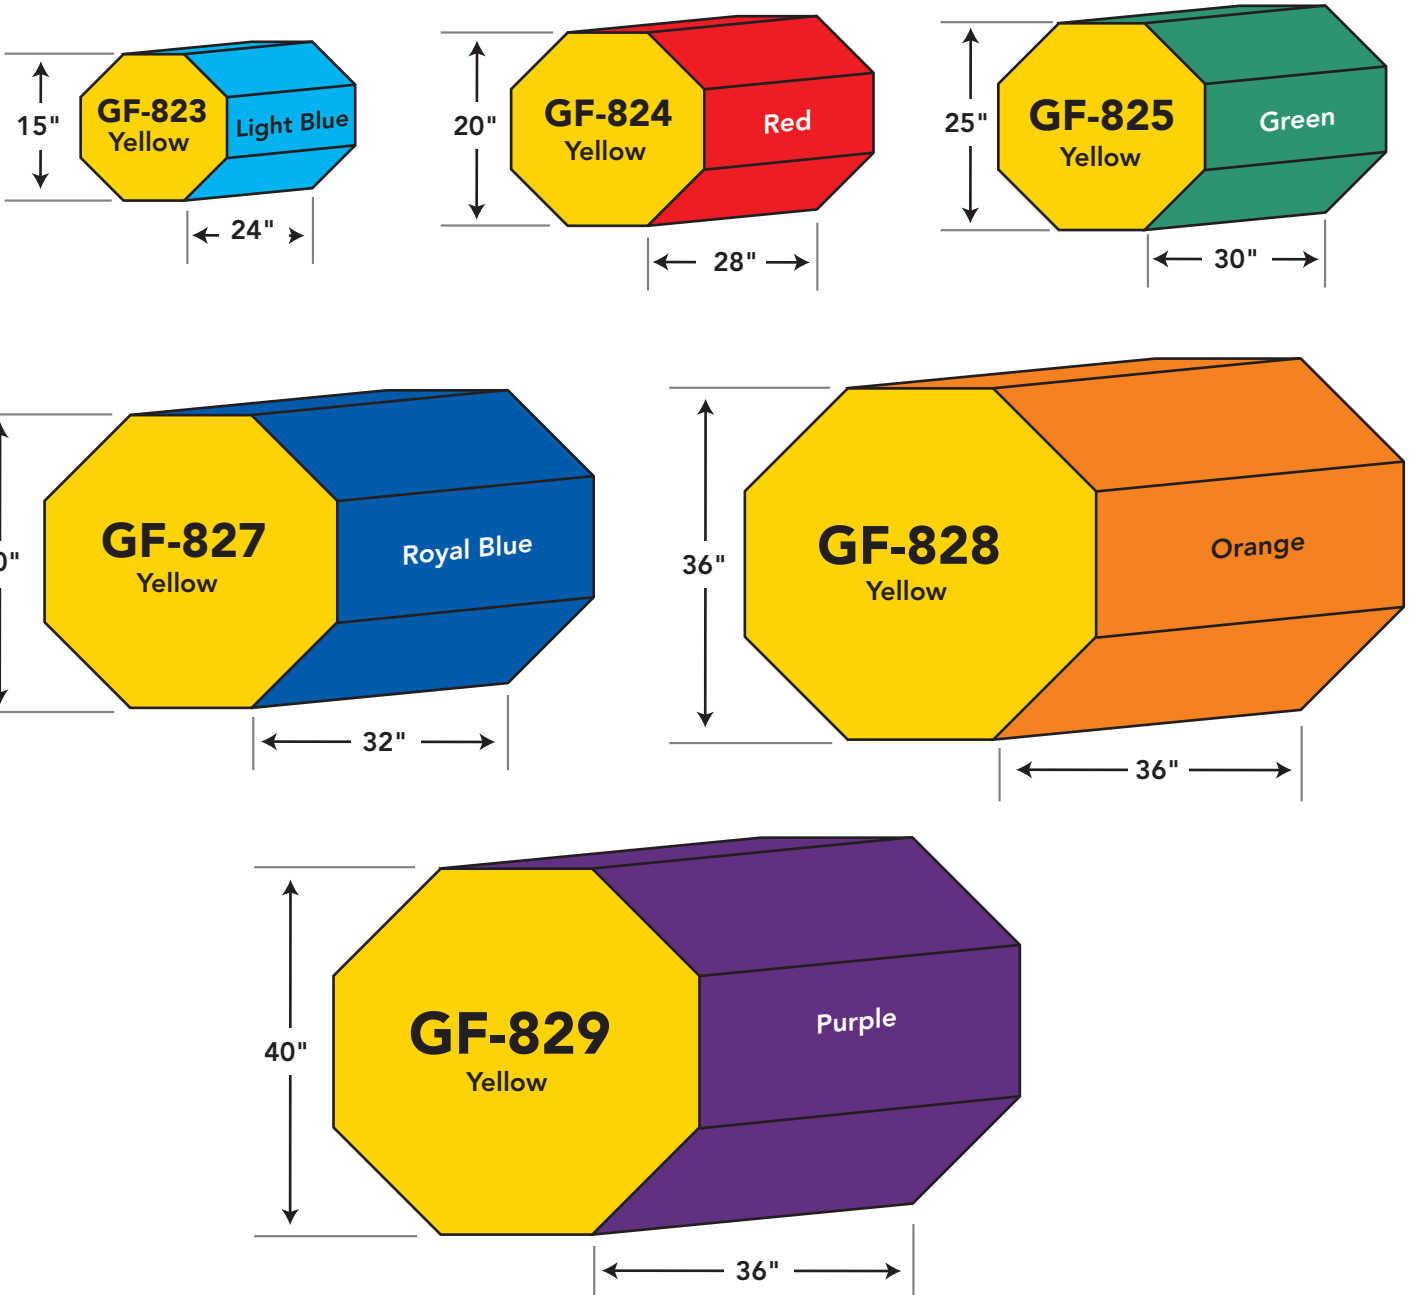

# Octagon Standard Sizes & Colors

**⚠ IMPORTANT CONSUMER PRODUCT HAZARD WARNING — PLEASE READ!**

A possibility of serious injury, including paralysis or death, is inherent in any activity involving motion or height. Equipment with which this notice is included is intended for use only by properly trained, qualified persons under supervised conditions. Use without proper supervision is dangerous and should not be undertaken or permitted. Know your limitations as well as the limitations of your equipment. Consult a qualified instructor before attempting any new activity or skill. This equipment must be used with proper mats, spotting equipment and qualified spotters for each activity or skill. Use this equipment only for its intended purpose. Do not modify equipment in any way. Inspect each component for damage, loose fittings or signs of wear before each use. Do not use if you have any concern as to the condition of this equipment. Test unit for stability prior to each use. Do not use if you have any concern about the stability, condition or suitability of this equipment. Inspect warning labels and replace when marred or damaged. Before each subsequent use, re-check equipment stability and settings.