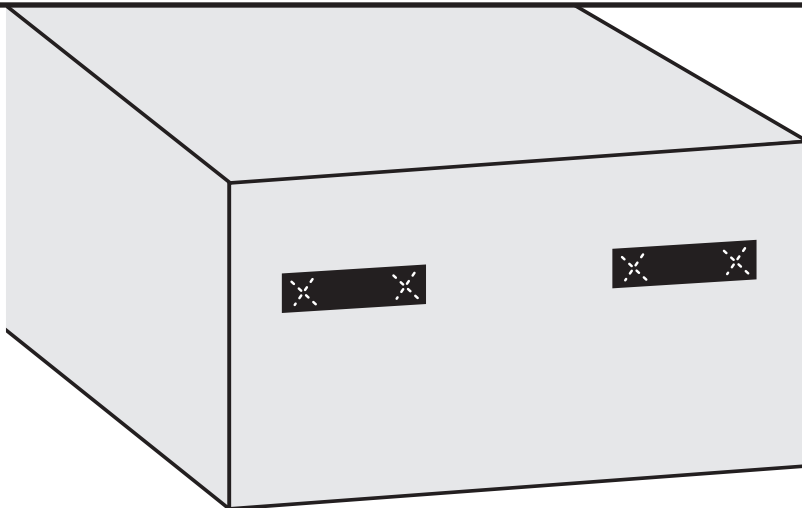

Handle Options

"FLUSH"
Vertical Web Handles
sewn into seams.
(Usually on short ends)

"LOOP"
Loop Webbing Handles
(Usually on short ends)

"FLAT"
Flat Webbing Handles
(Usually on Spot Blocks)

IMPORTANT CONSUMER PRODUCT HAZARD WARNING — PLEASE READ!